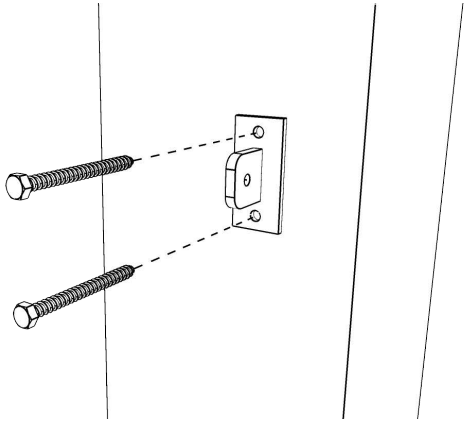

Simple Rail

Hybrid C50/C58

SIMPLIFIED
BUILDING

M50-7
Male Swivel
Socket Member

1x

62-7
Standard
Railing Flange

1x

Combo
Hardware Pack

2x

F50-7
Female Swivel
Socket Member

2x

62-7
Standard
Railing Flange

1x

M58
Swivel Flange

1x

1x

36 Inches

1x

(Pipe length varies based upon your order.)

1.

2.

3.

4.

5.