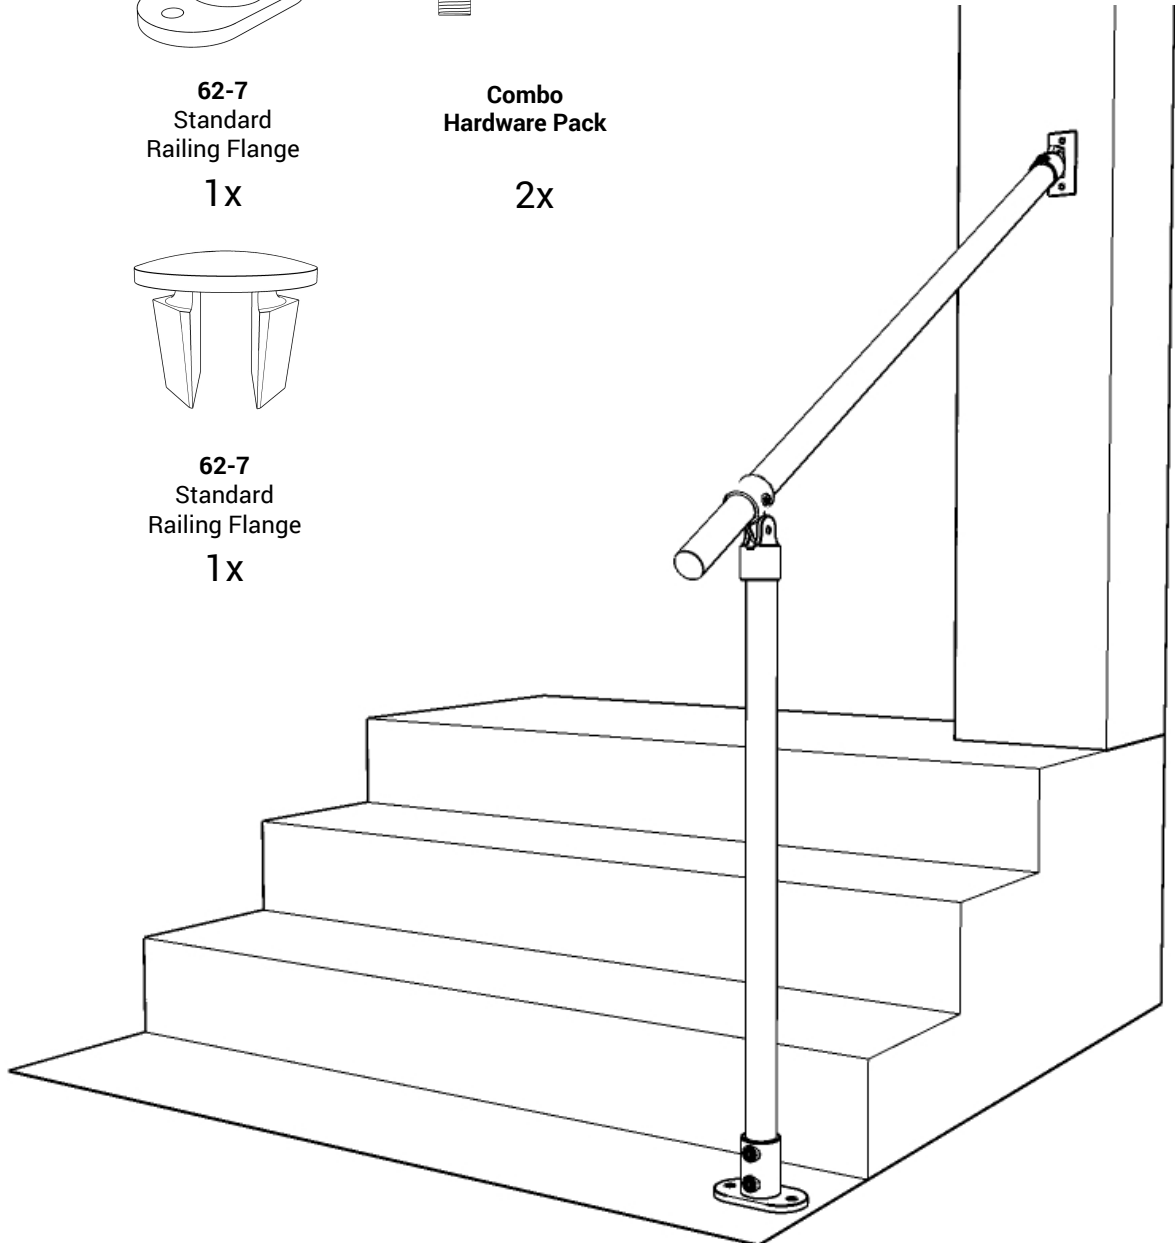

Simple Rail

Hybrid C50/C58

SIMPLIFIED
BUILDING

M50-7
Male Swivel
Socket Member

1x

62-7
Standard
Railing Flange

1x

Combo
Hardware Pack

2x

F50-7
Female Swivel
Socket Member

2x

62-7
Standard
Railing Flange

1x

M58
Swivel Flange

1x

1x

36 Inches

1x

(Pipe length varies based upon your order.)

1.

2.

3.

4.

5.