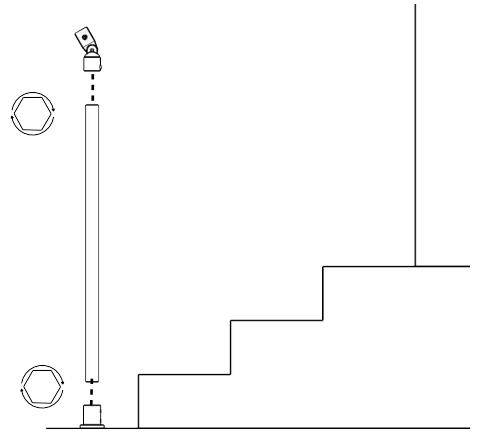

Simple Rail

Hybrid C50/C58

SIMPLIFIED
BUILDING

M50-7
Male Swivel
Socket Member

1x

62-7
Standard
Railing Flange

1x

Combo
Hardware Pack

2x

F50-7
Female Swivel
Socket Member

2x

62-7
Standard
Railing Flange

1x

M58
Swivel Flange

1x

1x

36 Inches

1x

(Pipe length varies based upon your order.)

1.

2.

3.

4.

5.