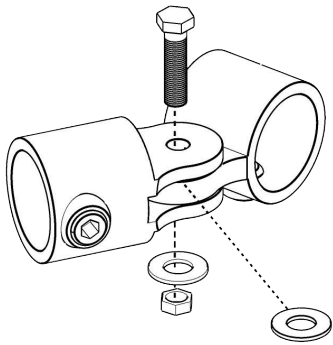

Simple Rail

Hybrid C50/C58

SIMPLIFIED
BUILDING

M50-7
Male Swivel
Socket Member

1x

62-7
Standard
Railing Flange

1x

Combo
Hardware Pack

2x

F50-7
Female Swivel
Socket Member

2x

62-7
Standard
Railing Flange

1x

M58
Swivel Flange

1x

1x

36 Inches

1x

(Pipe length varies based upon your order.)

1.

2.

3.

4.

5.